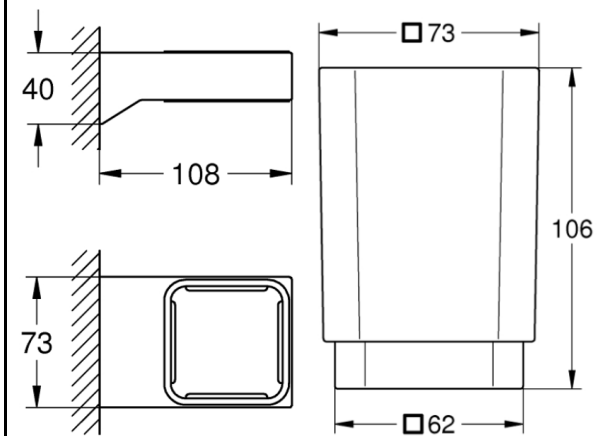

Colour options:

- 000 | StarLight Chrome
- GL01 | Cool Sunrise
- DC0 | SuperSteel
- GN01 | Brushed Cool Sunrise
- DA01 | Warm Sunset
- DL01 | Brushed Warm Sunset
- A00 | Hard Graphite
- BE01 | Polished Nickel
- AL01 | Brushed Hard Graphite
- EN01 | Brushed Nickel

Note: [YouTube (GROHE 40865000 UNBOXING) https://www.youtube.com/watch?v=isxyNj8Z4ok](https://www.youtube.com/watch?v=isxyNj8Z4ok)

* All information of the above is for the reference only. No prior notice is made if any changes.